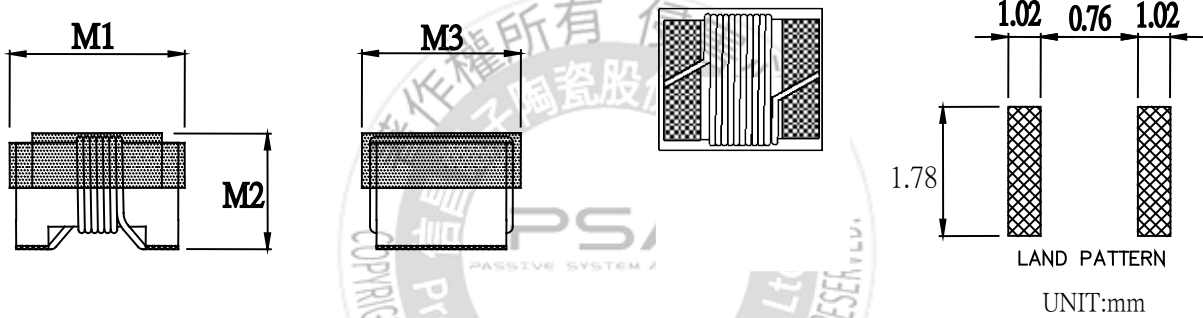

## 1. SCOPE: THIS SPECIFICATION APPLIES TO WIRE WOUND CHIP INDUCTORS.

## 3. MECHANICAL DIMENSION

| M1        | M2        | M3        |
|-----------|-----------|-----------|
| 2.29(MAX) | 1.52(MAX) | 1.73(MAX) |